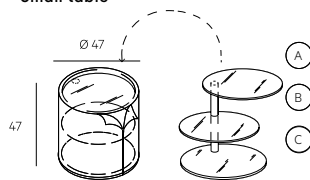

COLLETO_STORAGE

Tavolino
Small table